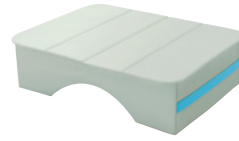

PE892885.jpg

New STRANDÖN tray table, in/outdoor 14,99 Polypropylene plastic and 100% polyester. L57×W45, H17cm. Pale green 305.227.67