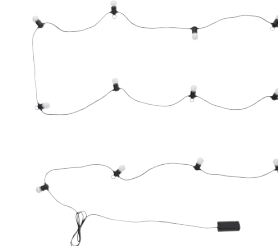

PE836880.jpg

New SOMMARLÄNKE LED lighting chain with 12 bulbs 14,99 Polycarbonate plastic and ABS plastic. Designers: H. Klarqvist/W. Chong. Total length 4.9m. Battery-operated outdoor white 405.440.14